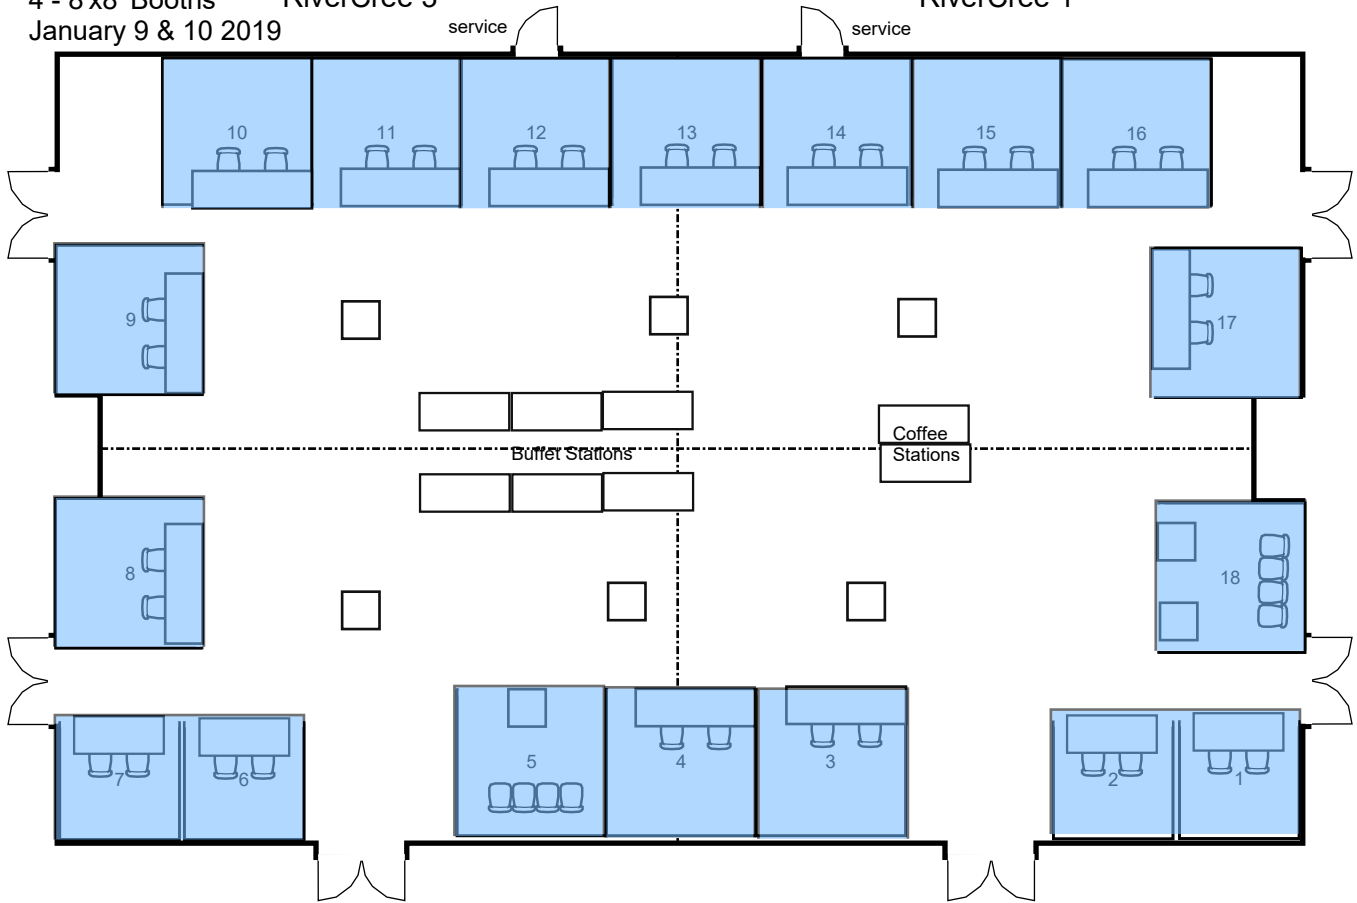

Alberta Sand and Gravel Association
Trade Show
14 - 10'x10' Booths RiverCree 4
4 - 8'x8' Booths RiverCree 3
January 9 & 10 2019

RiverCree Ballroom

RiverCree 2
RiverCree 1

ASGA Trade Show - Available Booths